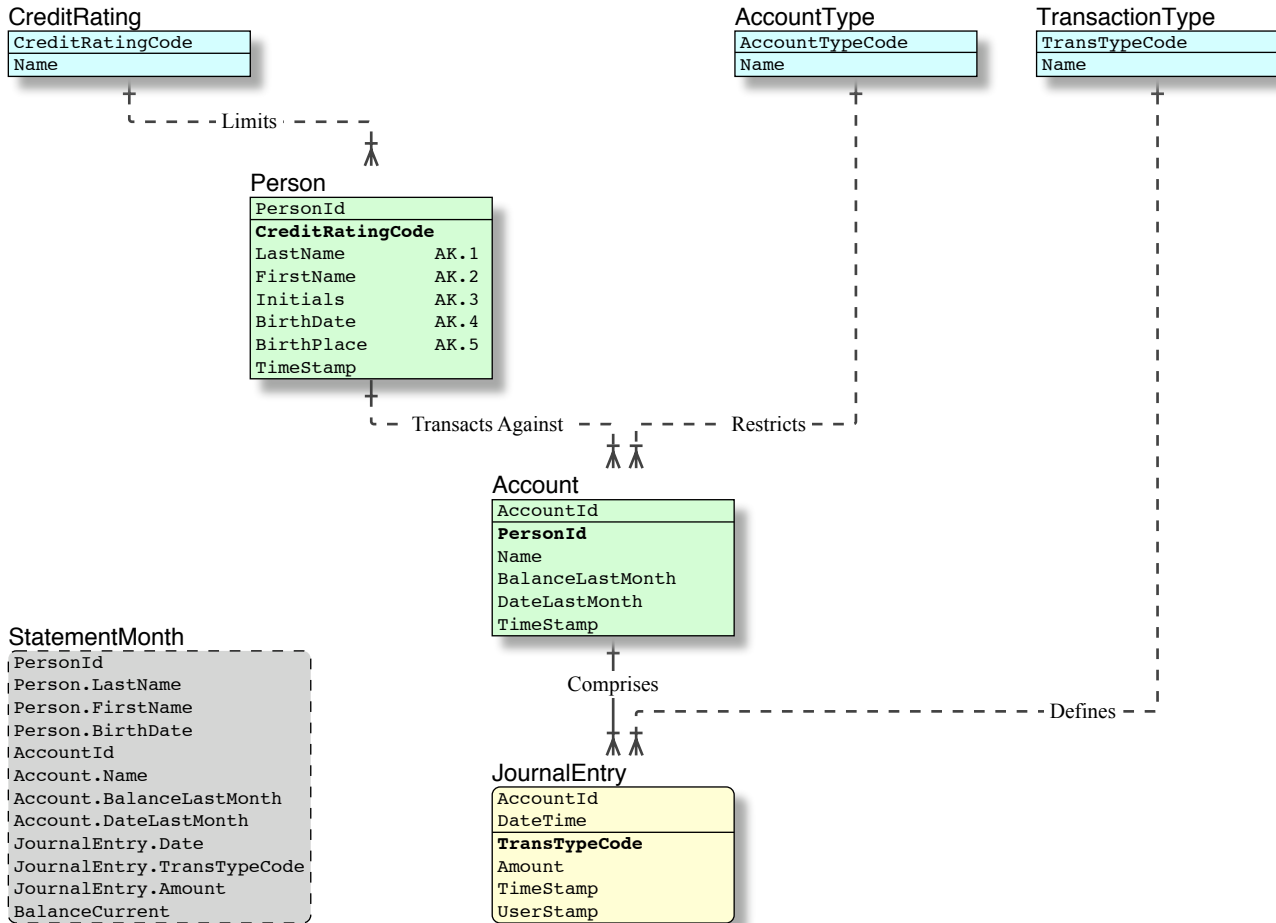

Transaction TTM 101120

Bank Account

Transaction TTM 101120

Transaction Grid

	Atomicity	Consistency	Isolation	Durability	RM TTM/D
Model (DDL)		Identifies			Articulates
App Code (DML)	Defines	Complies	Requests		Navigates
SQL	Articulates	Articulates	Articulates		Implements
DBMS	Executes	Executes	Provides	Provides	Executes

Transaction TTM 101120

Transaction ACID ?

Optimistic Locking ?

Concurrency ?

Lost Updates ?

Hang on, er, what exactly, is a transaction ?

Transaction TTM 101120

Transaction Standard

Optimistic Locking ?

Concurrency ?

Lost Updates ?