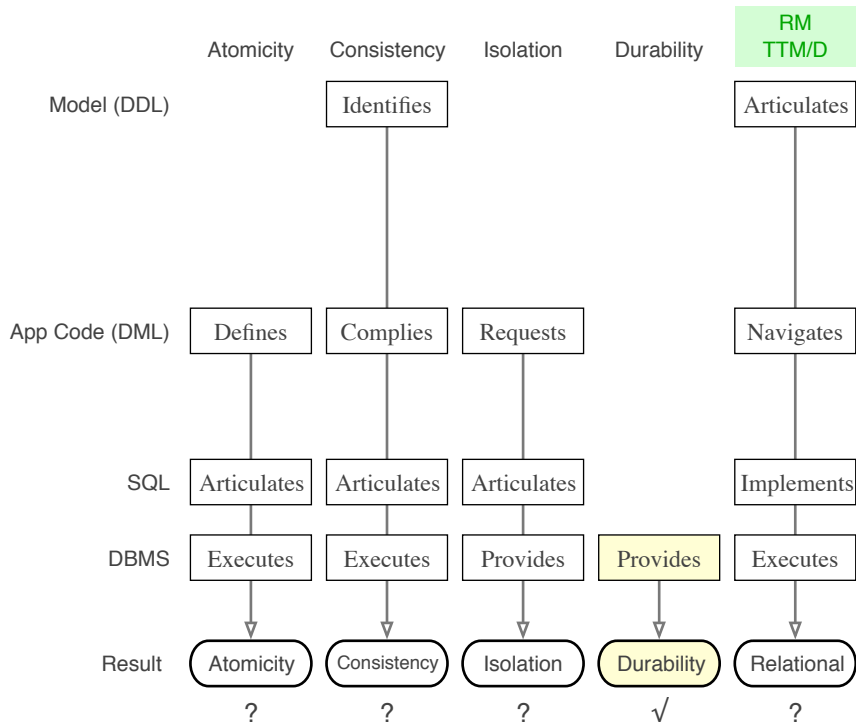

Transaction TTM 101120

Bank Account

Transaction TTM 101120

Transaction Grid

	Atomicity	Consistency	Isolation	Durability	RM TTM/D
Model (DDL)		Identifies			Articulates
App Code (DML)	Defines	Complies	Requests		Navigates
SQL	Articulates	Articulates	Articulates		Implements
DBMS	Executes	Executes	Provides	Provides	Executes

Transaction TTM 101120

Transaction ACID ?

Optimistic Locking ?

Concurrency ?

Lost Updates ?

Hang on, er, what exactly, is a transaction ?

Transaction TTM 101120

Transaction Standard

Optimistic Locking ?

Concurrency ?

Lost Updates ?