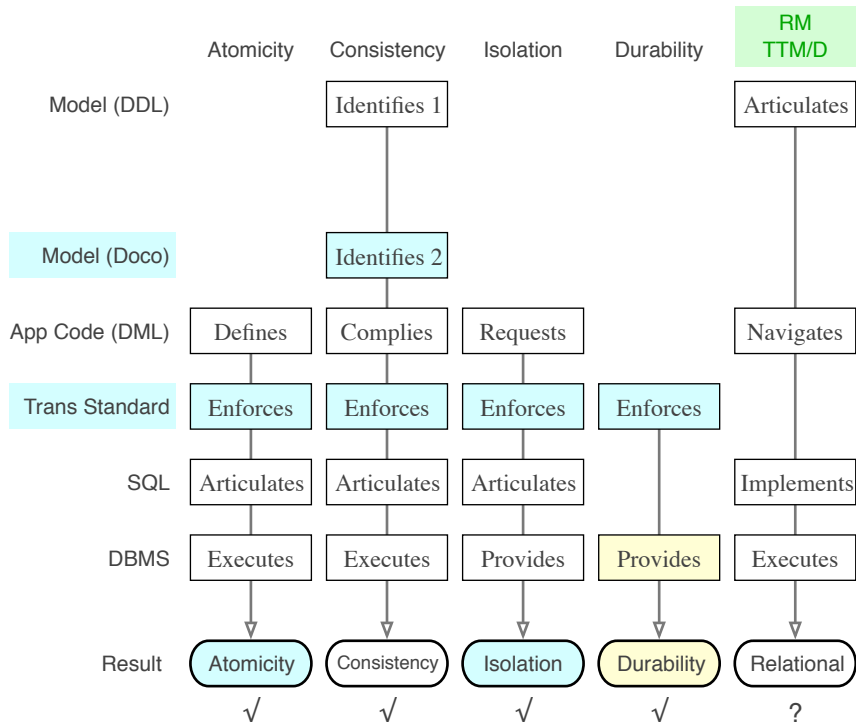

Transaction TTM 101120

Bank Account

Transaction TTM 101120

Transaction Grid

	Atomicity	Consistency	Isolation	Durability	RM TTM/D
Model (DDL)		Identifies			Articulates
App Code (DML)	Defines	Complies	Requests		Navigates
SQL	Articulates	Articulates	Articulates		Implements
DBMS	Executes	Executes	Provides	Provides	Executes

Transaction TTM 101120

Transaction ACID ?

Optimistic Locking ?

Concurrency ?

Lost Updates ?

Hang on, er, what exactly, is a transaction ?

Transaction TTM 101120

Transaction Standard

Optimistic Locking ?

Concurrency ?

Lost Updates ?